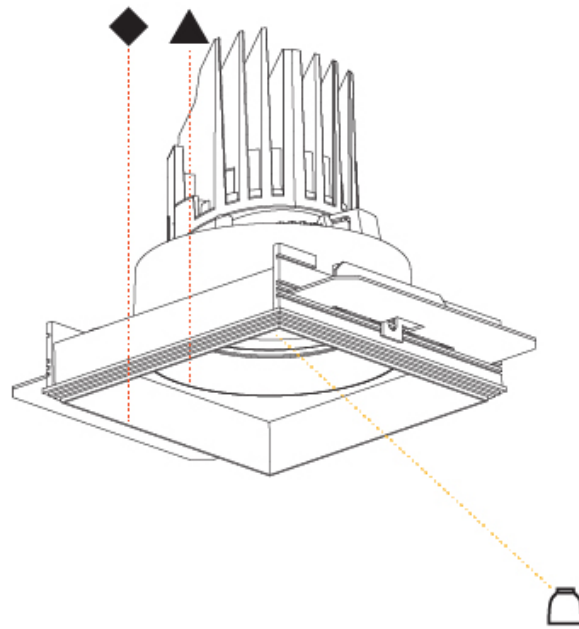

#### PHYSICAL

Shape: Square  
 Diameter (mm): 95  
 Diameter (in): 3 3/4  
 Length (mm): 106  
 Length (in): 4 3/16  
 Width (mm): 106  
 Width (in): 4 3/16  
 Height (mm): 134  
 Height (in): 5 1/4  
 Ceiling Thickness (mm): 10 / 12.5 / 15 / 25  
 Ceiling Thickness (in): 3/8 or 1/2 or 9/16 or 1  
 Min. Recessing Depth (mm): 150  
 Min. Recessing Depth (in): 5 7/8  
 Light Distribution: Adjustable / Downlight  
 Weight (kg): 0.655  
 Weight (lbs): 1.44  
 Fixture Finish: SSR / BKV / CWI / CRY / HAB / UFT / ITA / RUA / FTG / MYG / LOD / PUS / FRO / FUP / KIA / POP / BLS / SPG / MEY / GOH / GUM / CHC / COM / ABZ / JAG / OBR / MOS / ROR  
 Fixture Material: Aluminum Die Cast  
 Cut-out Measurements: 120mm / 4 3/4" x 120mm / 4 3/4"  
 Upon Request: Unique Ceiling Thickness

## BIONIQ SQUARE ADJUSTABLE TRIMLESS

A37887-

PROJECT \_\_\_\_\_

TYPE \_\_\_\_\_

SPECIFIER \_\_\_\_\_

QUANTITY \_\_\_\_\_

DATE \_\_\_\_\_

PROJECT
TYPE
SPECIFIER
QUANTITY
DATE