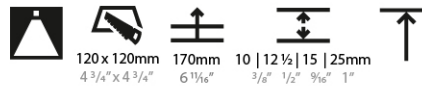

ELECTRICAL

Lamp Type: LED (Zhaga Standard)
Input Wattage (W): 15.5
Total Output Wattage (W): 14.5
Dimming: Tri-Mode (Non-Dimming and Phase Dimming (120Vac only) and 0-10V Dimming)
Driver Included: No
Driver Location: Recessed Housing
Driver Type: Constant Current - Universal
Driver Class: Class 2
Housing: See components
Input Voltage (V): 120 - 277
Constant Current (MA): 500

LED

Number of LEDs: 1
Color Temperature (°K): 2700 / 3000 / 3500 / 4000
Max. Delivered Lumen (lm): 940 / 980 / 1029 / 1050
Nominal Lumen (lm): 1386 / 1438 / 1511 / 1542
CRI: >90 CRI
Efficiency (%): 87.9 / 88.4 / 87.9
Lamp Life (hrs): 50000
Upon Request: RGB-W Tunable White Special Color Temperature Special LED

OPTICAL

Reflector°: 20 / 40 / 60
Upon Request: Special Beam Angles

RATINGS AND CERTIFICATIONS

Available for international specifications by adding 'INT' at the end of the existing Model #. For assistance on 'custom' specifications, contact zteam@zaneen.com. In a constant effort to supply the best product, we reserve the right to change specifications or materials without notice. The most recent specification sheets are found at zaneen.com
IP rating: IP20